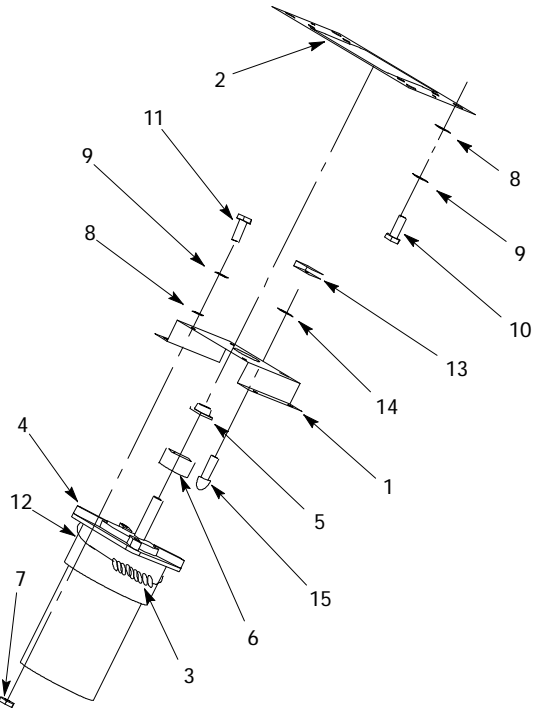

Item No.	Part No.	Name
41	52957	Hopper Ass'y
42	52967	Plug
43	52972	Tab, Retaining
44	70016	Hex Nut, No. 10-32
45	70017	Insert, Nylon, No. 10-32
46	70056	Washer, Flat, No. 10
47	70067	Washer
48	70076	Hex Nut, No. 8-32
49	70104	Nutsert, No. 8-32
50	70164	Screw, Phil Truss Hd., No. 8-32 By 3/4-In. Long
51	70171	Screw, Phil Truss Hd., No. 8-32 By 3/8-In. Long
52	70178	Screw, Phil Truss Hd., No. 8-32 By 1/2-In. Long
53	70204	Screw, Phil Truss Hd., No. 8-32
54	70215	Screw, Hex Washer Hd., No. 8-32 By 1/4-In. Long
55	70217	Screw, Hex Washer Hd., No. 8-32 By 1/2-In. Long
56	41459	O-ring
57	70474	Retaining Ring
58	70478	Clip, Pushon
59	70555	Screw, Phil Truss Hd., No. 8-32 By 3-In. Long
60	70847	Washer, Switch
61	70959	Nutsert, No. 8-32
62	70997	Strike
63	70998	Latch
64	70999	Cup Rest
65	70531	Ball Stud
66	70075	Hex Nut, No. 6-32
67	71010	Washer, No. 8
68	53135	Lid, Cover

IMI CORNELIUS INC.
 ONE CORNELIUS PLACE
 ANOKA, MN 55303-6234
 1.800.238.3600

ILLUSTRATED PARTS LIST

ENDURO 300 (ED300) (POST-MIX)

Item No.	Part No.	Name
1	29303	Plate, Motor Mount
2	29654	Plate, Adjustable, Motor
3	30794	Heater, Motor
4	32498	Motor
5	51859	Seal, Motor Shaft
6	51860	Gasket, Motor
7	70018	Hex Nut, 1/4-20
8	70043	Washer, Flat, 1/4
9	70048	Washer, Lock, 1/4
10	70257	Screw, Phil Truss Hd, 1/4-20 By 1/2-In. Long
11	70260	Screw, Phil Rd. Hd., 1/4-20 By 1-In. Long
12	70341	Spring, Gate
13	70992	Receptacle, 1/4-turn
14	70993	Retainer, 1/4-turn
15	70994	Stud, 1/4-turn

FIGURE 2. MOTOR COMPONENTS

Item No.	Part No.	Name
	620300501	Gate Solenoid Ass'y
1	28172	Plate, Solenoid Mounting
2	28173	Arm, Gate Lift
3	32957	Solenoid
4	50752	Isolator
5	50754	Bearing, Gate Arm
6	70162	Screw, No. 8-32 By 1/4-In. Long
7	70015	Hex Nut, No. 10-32
8	51689	Locktite
9	70165	Screw, No. 8-32 By 5/8-In. Long
10	70057	Lockwasher, No. 10
11	70067	Washer, .218 I.D. By .875 O.D.
12	51348	Spacer
13	71007	Spring, Solenoid Arm
14	70052	Flatwasher, No. 8
15	02101	Dual Gate Slide Kit